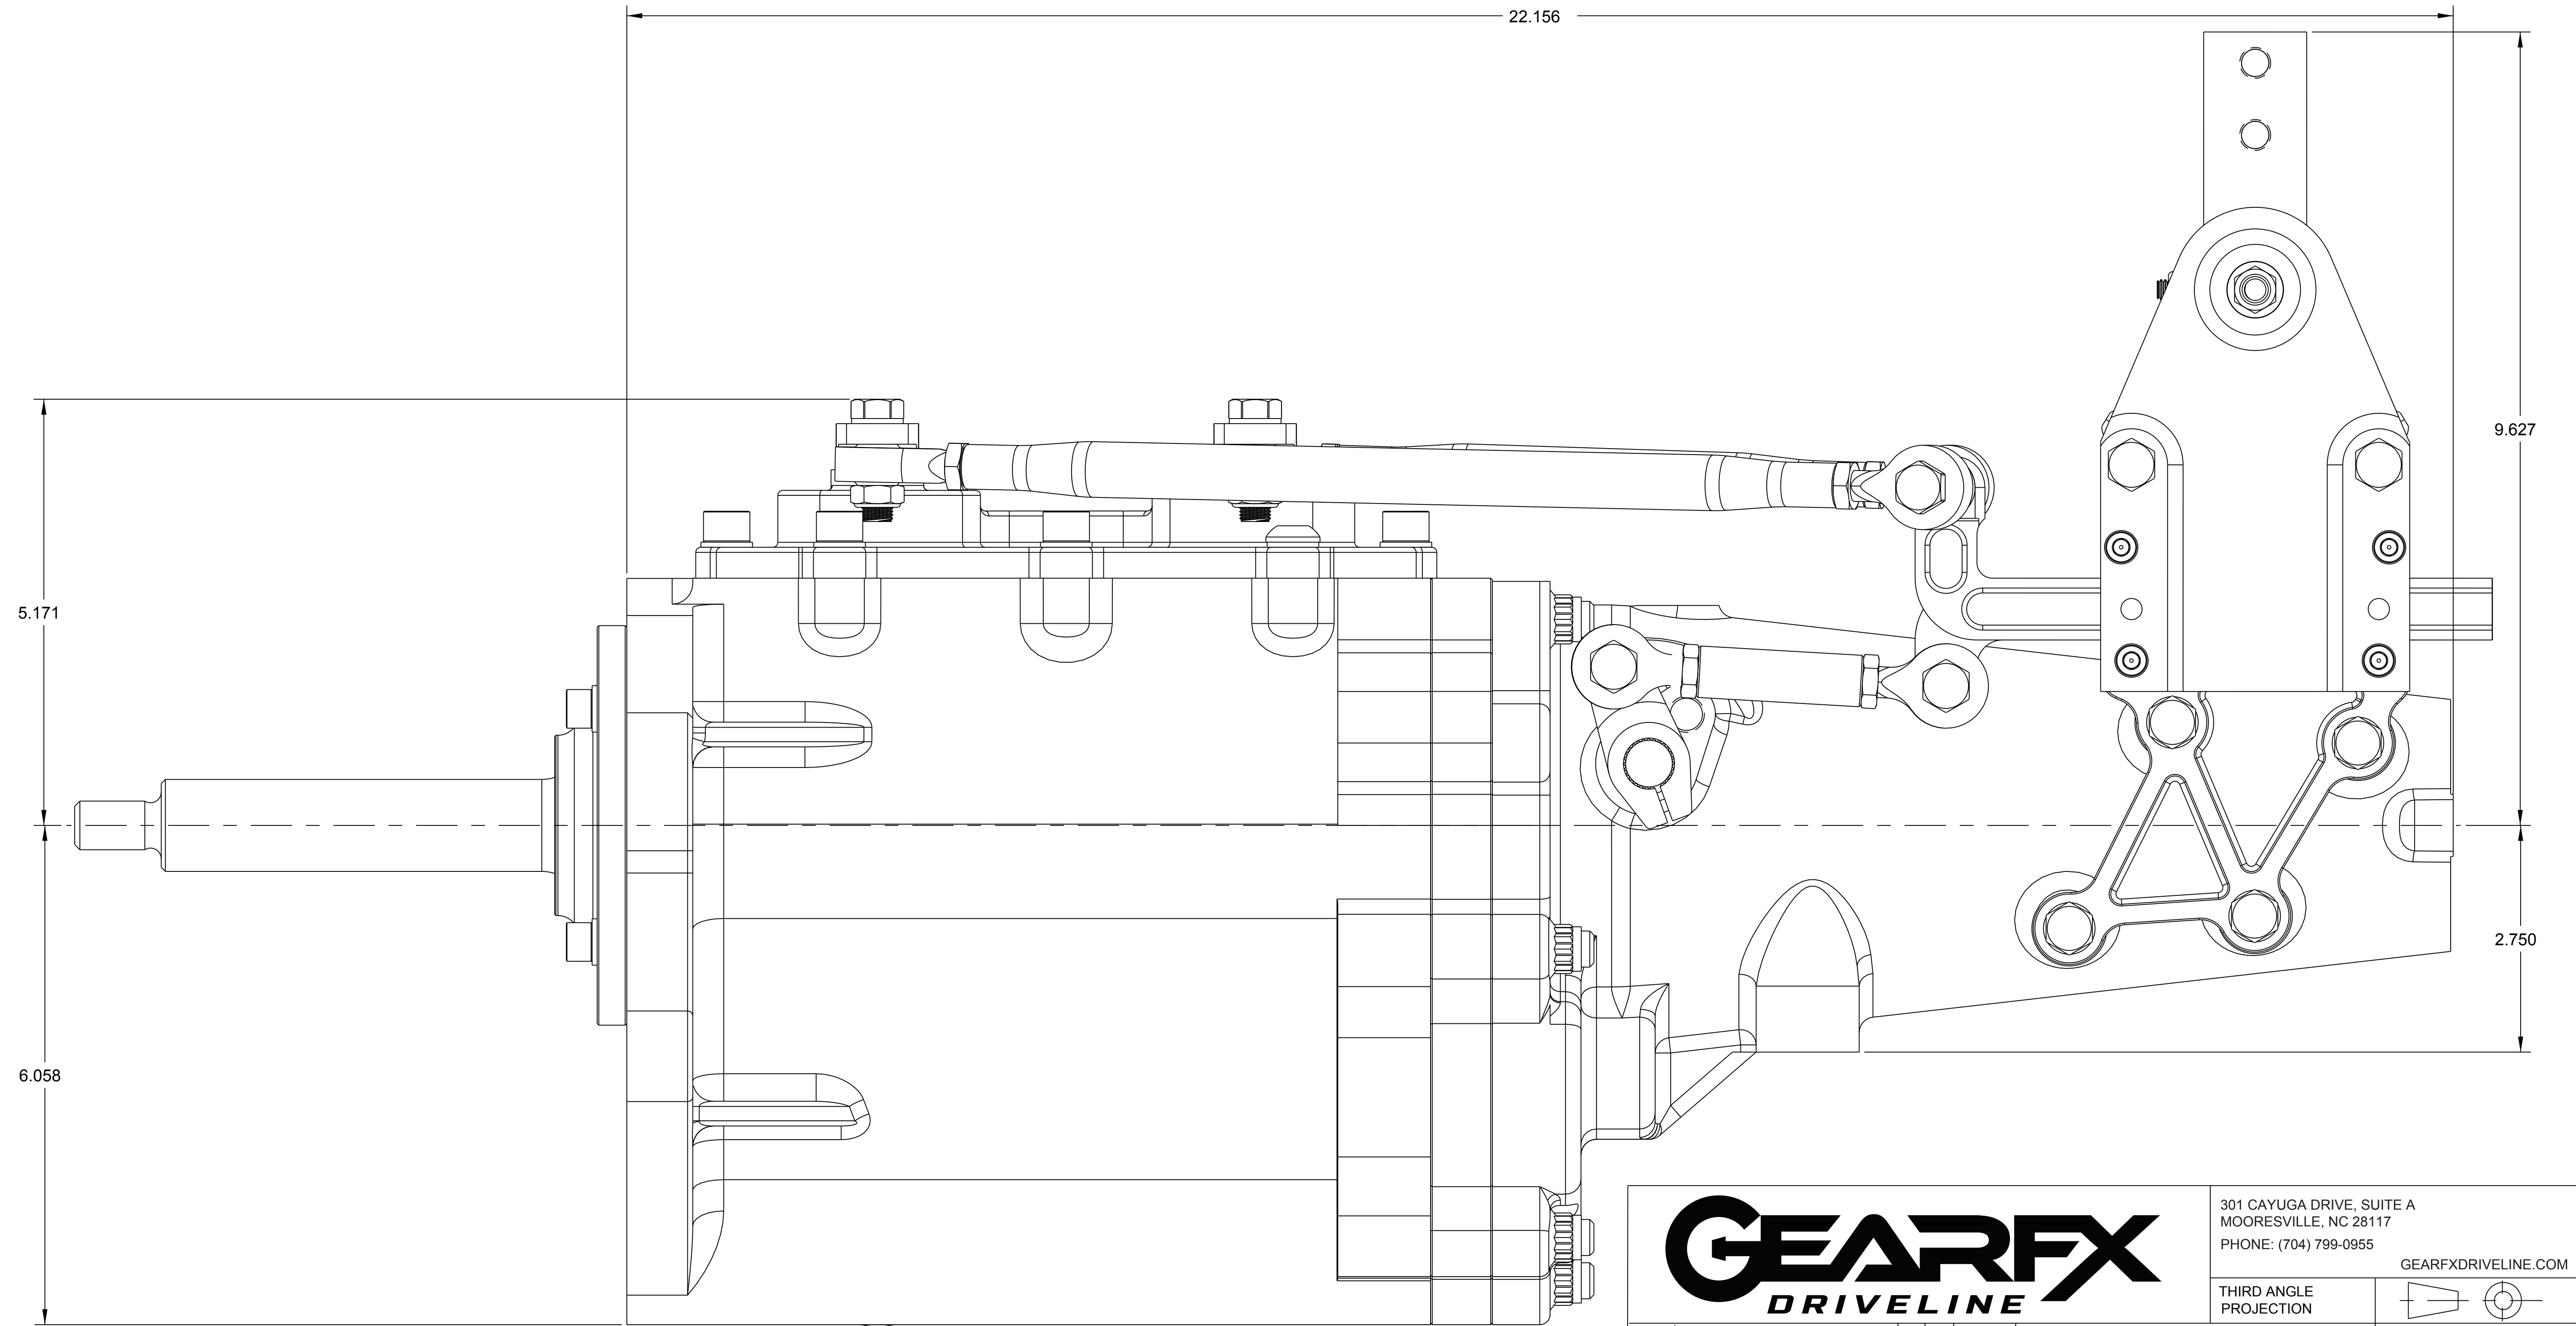

SCALE 0.500

TOP VIEW

FRONT VIEW

LH VIEW

301 CAYUGA DRIVE, SUITE A
MOORESVILLE, NC 28117
PHONE: (704) 799-0955
GEARFXDRIVELINE.COM

THIRD ANGLE PROJECTION

ISSUE	MODIFICATIONS	BY	CHK	DATE	DO NOT SCALE IF IN DOUBT ASK		WEIGHT
					DRAWN	CHKD. BY	SCALE
					BP	BA	FULL
						DATE	PART NUMBER
						07/10/07	CR1
TITLE							
CR1 INSTALLATION							