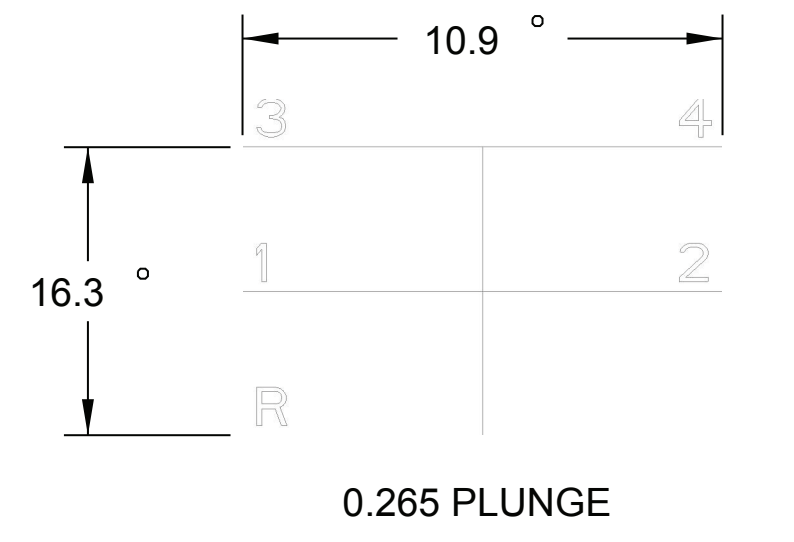

SCALE 0.500

TOP VIEW

FRONT VIEW

LH VIEW

301 CAYUGA DRIVE, SUITE A
MOORESVILLE, NC 28117
PHONE: (704) 799-0955
GEARFXDRIVELINE.COM

THIRD ANGLE PROJECTION

ISSUE	MODIFICATIONS	BY	CHK	DATE	DO NOT SCALE IF IN DOUBT ASK		WEIGHT
					DRAWN	CHKD. BY	SCALE
					BP	BA	FULL
						DATE	PART NUMBER
						07/10/07	CR1
TITLE							
CR1 INSTALLATION							