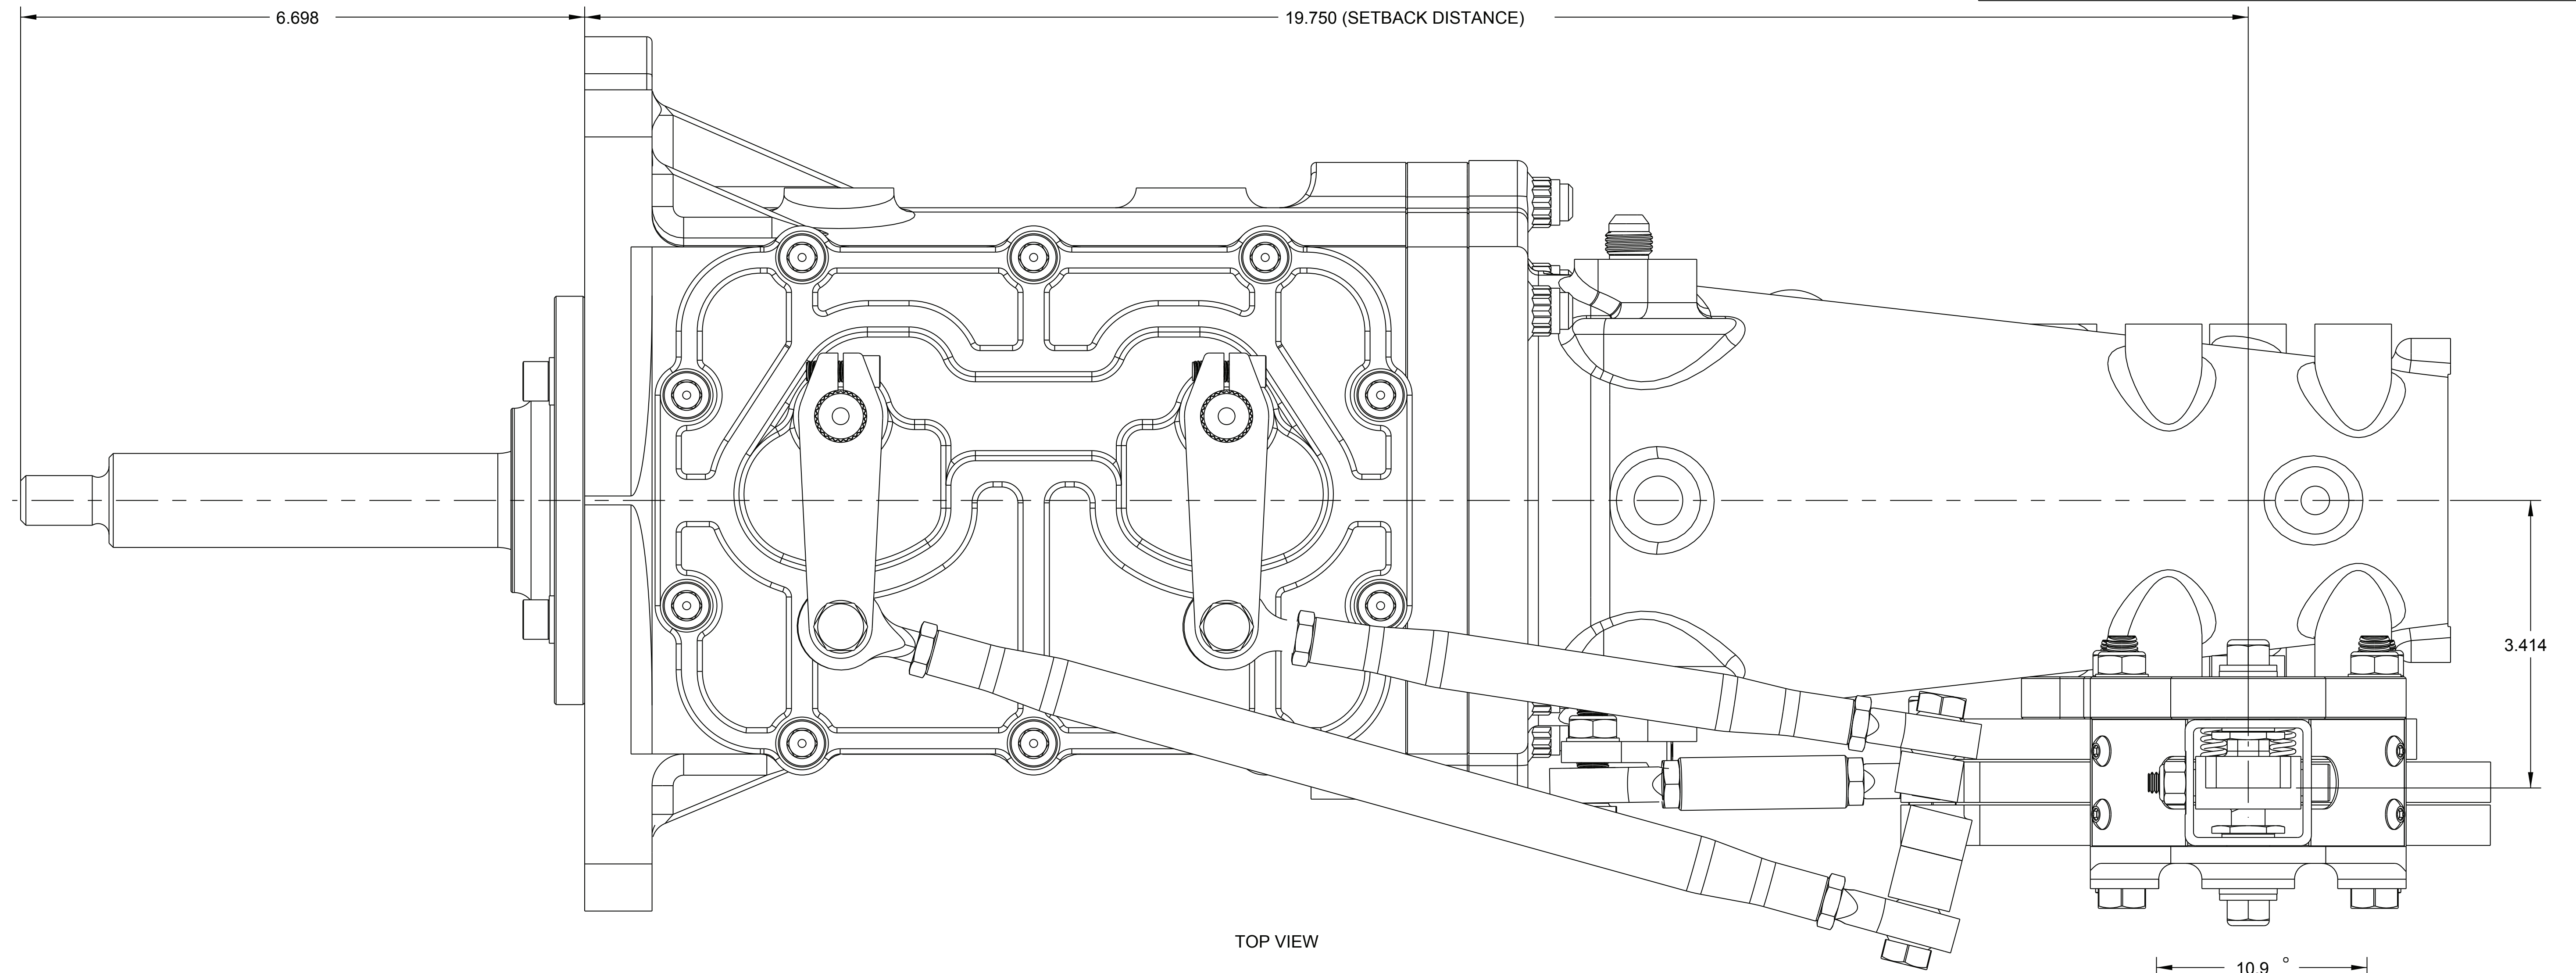

SCALE 0.500

TOP VIEW

FRONT VIEW

LH VIEW

301 CAYUGA DRIVE, SUITE A
MOORESVILLE, NC 28117
PHONE: (704) 799-0955
GEARFXDRIVELINE.COM

THIRD ANGLE PROJECTION

ISSUE	MODIFICATIONS	BY	CHK	DATE	DO NOT SCALE IF IN DOUBT ASK		WEIGHT
					DRAWN	CHKD. BY	SCALE
					BP	BA	FULL
						DATE	PART NUMBER
						07/10/07	CR1
TITLE							
CR1 INSTALLATION							