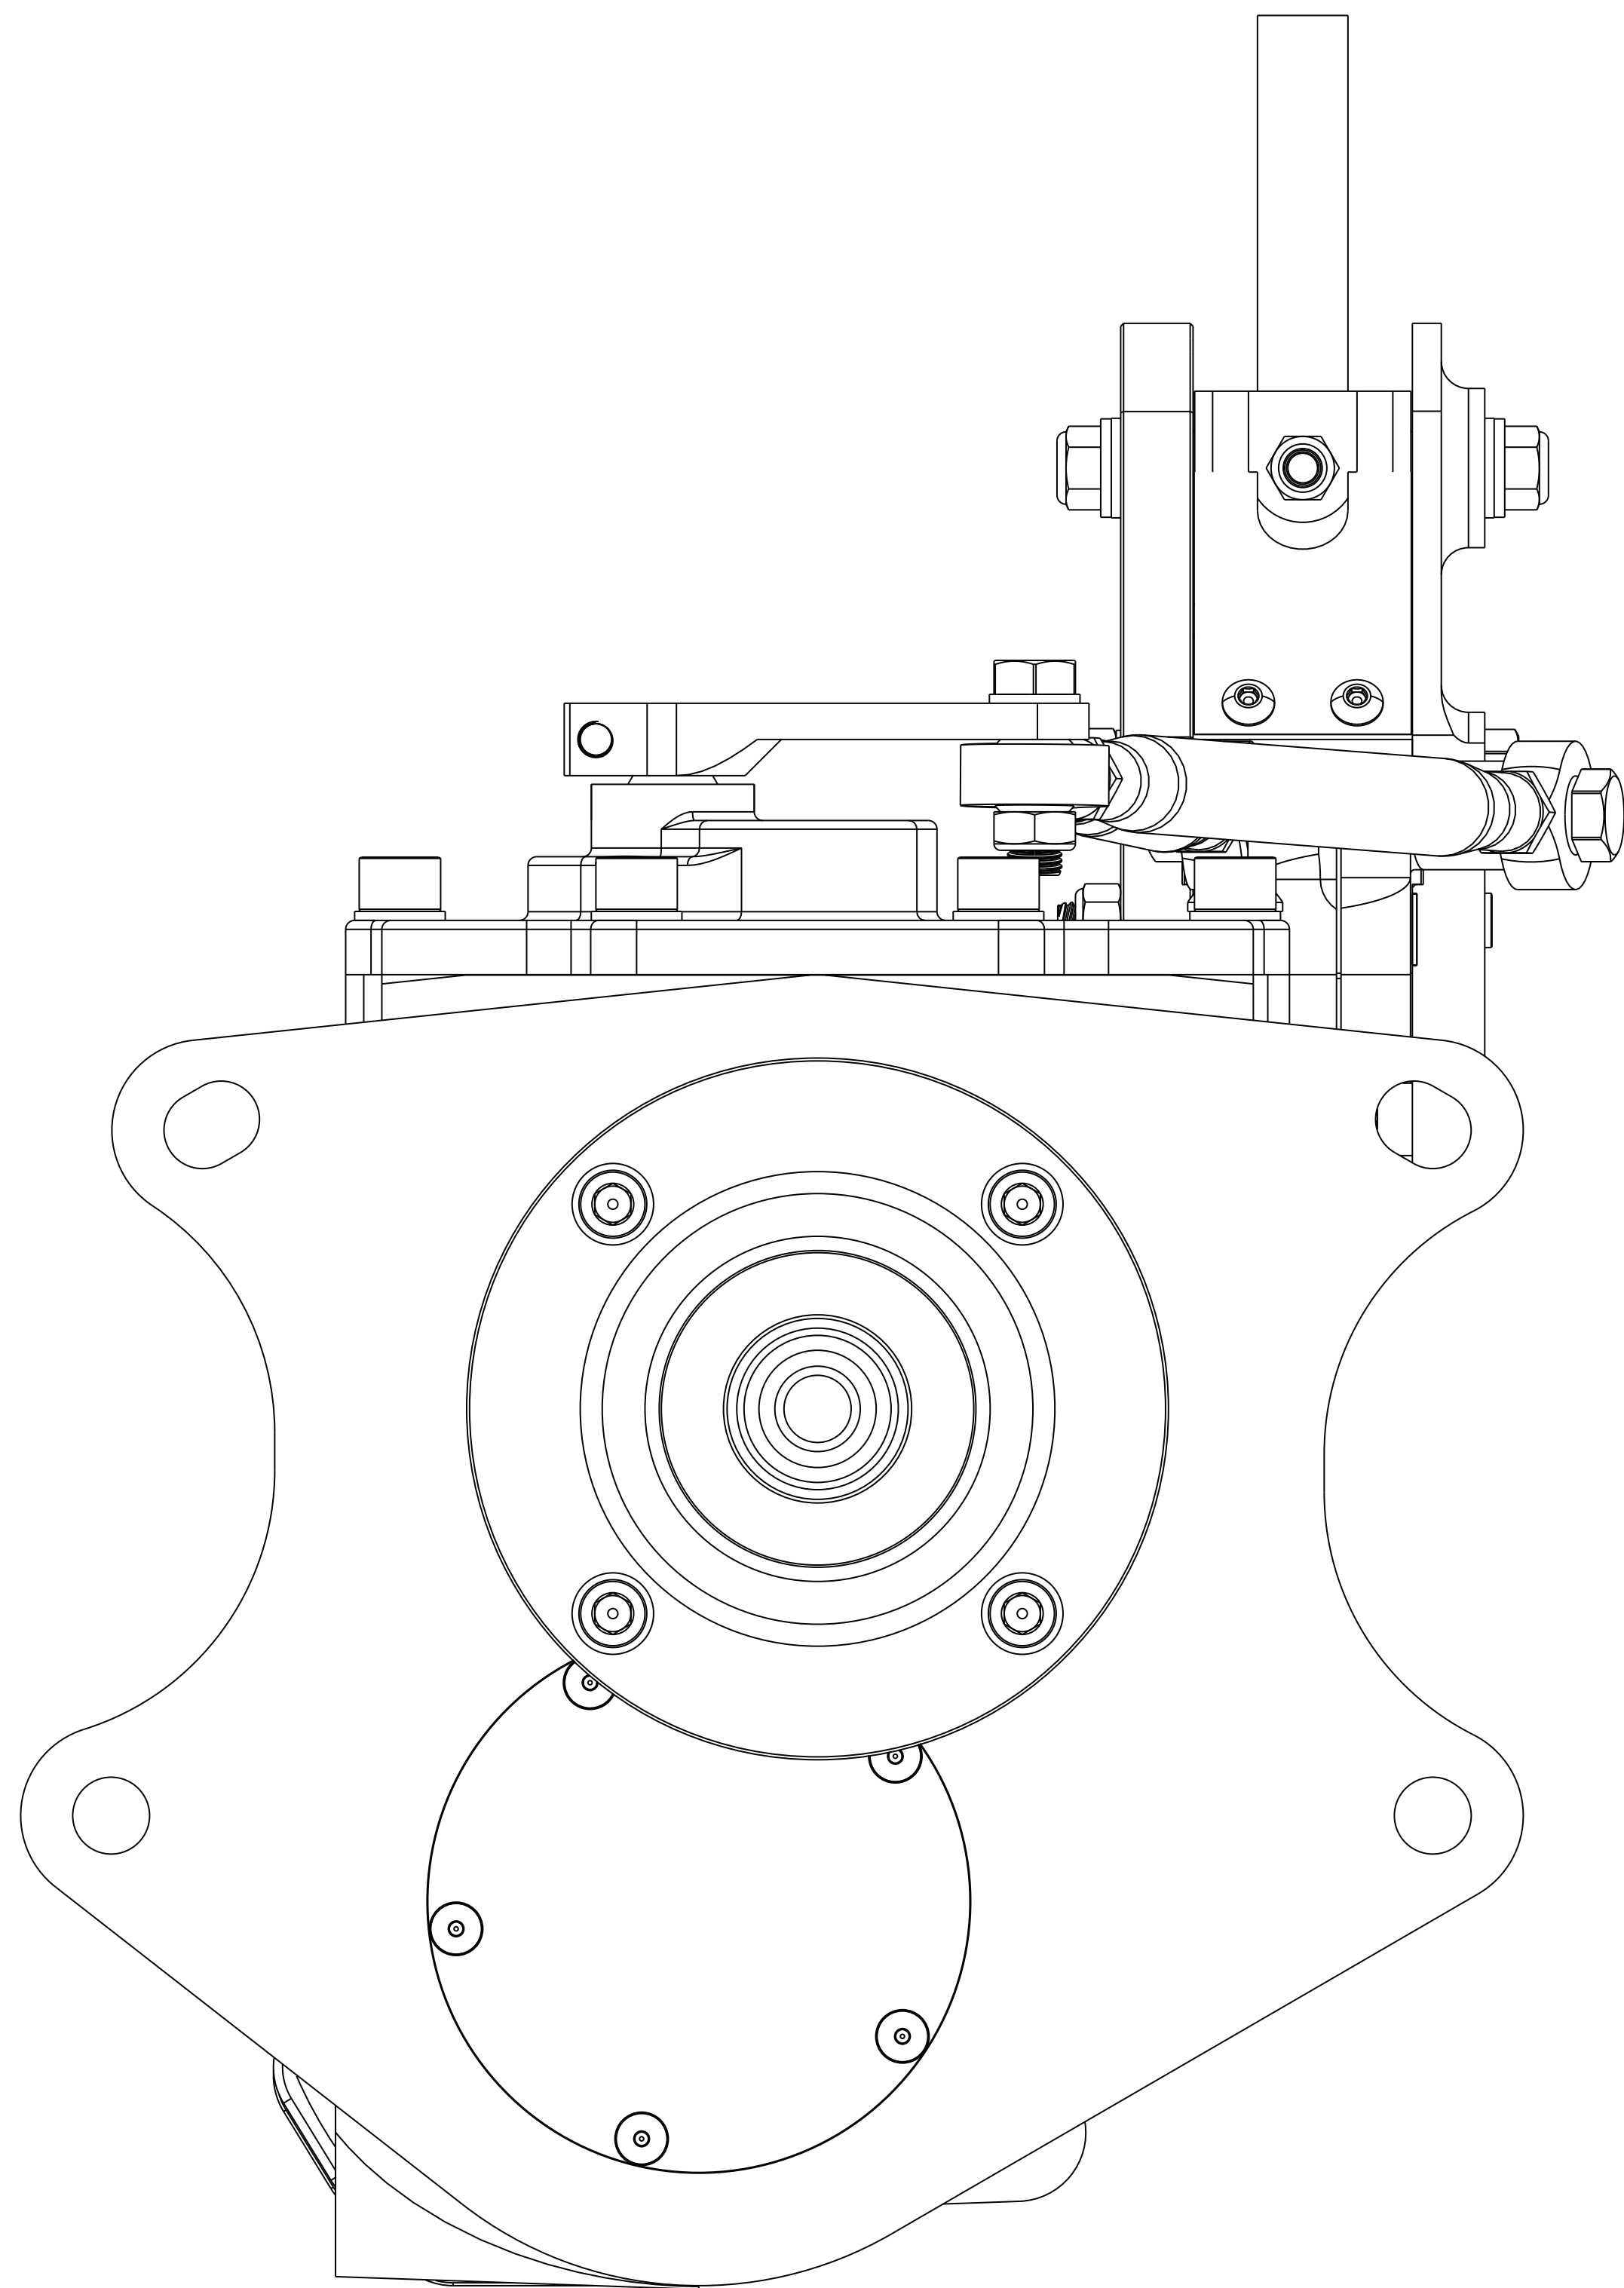

SCALE 0.500

TOP VIEW

FRONT VIEW

LH VIEW

301 CAYUGA DRIVE, SUITE A
MOORESVILLE, NC 28117
PHONE: (704) 799-0955
GEARFXDRIVELINE.COM

THIRD ANGLE PROJECTION

ISSUE	MODIFICATIONS	BY	CHK	DATE	DO NOT SCALE IF IN DOUBT ASK		WEIGHT
					DRAWN	CHKD. BY	SCALE
					BP	BA	FULL
						DATE	PART NUMBER
						07/10/07	CR1
TITLE							
CR1 INSTALLATION							